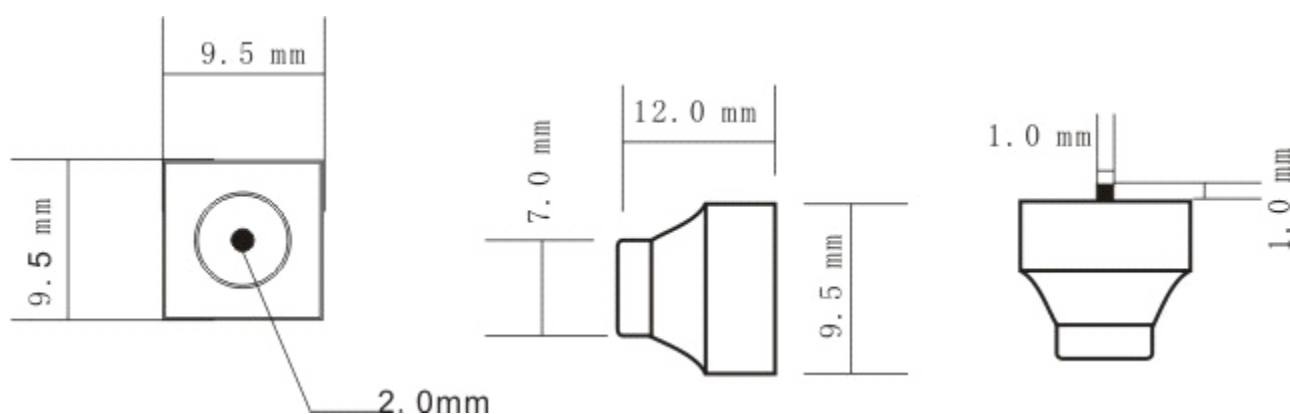

Micro CCTV Cameras

These tiny cameras can sit on the tip of your finger with size being only 9.5X9.5X12mm with 520 TVL . These are the smallest CCTV cameras in the world. They are supplied in two designs, one operating with DC 5V supply and the other operating with DC 12V supply.

Specifications

Size : 9.5X9.5X12mm

Weight: 1gm

Illumination: 0.008lux (minimum)

TV System: NTSC & PAL

Resolution: NTSC - 656 (H)×492(V); PAL – 786 (H)×576(V)

Pick-up element: Single chip 1/3 CMOS

Supplied with Mini Camera, AV/BNC cable & power supply cable for plug & play